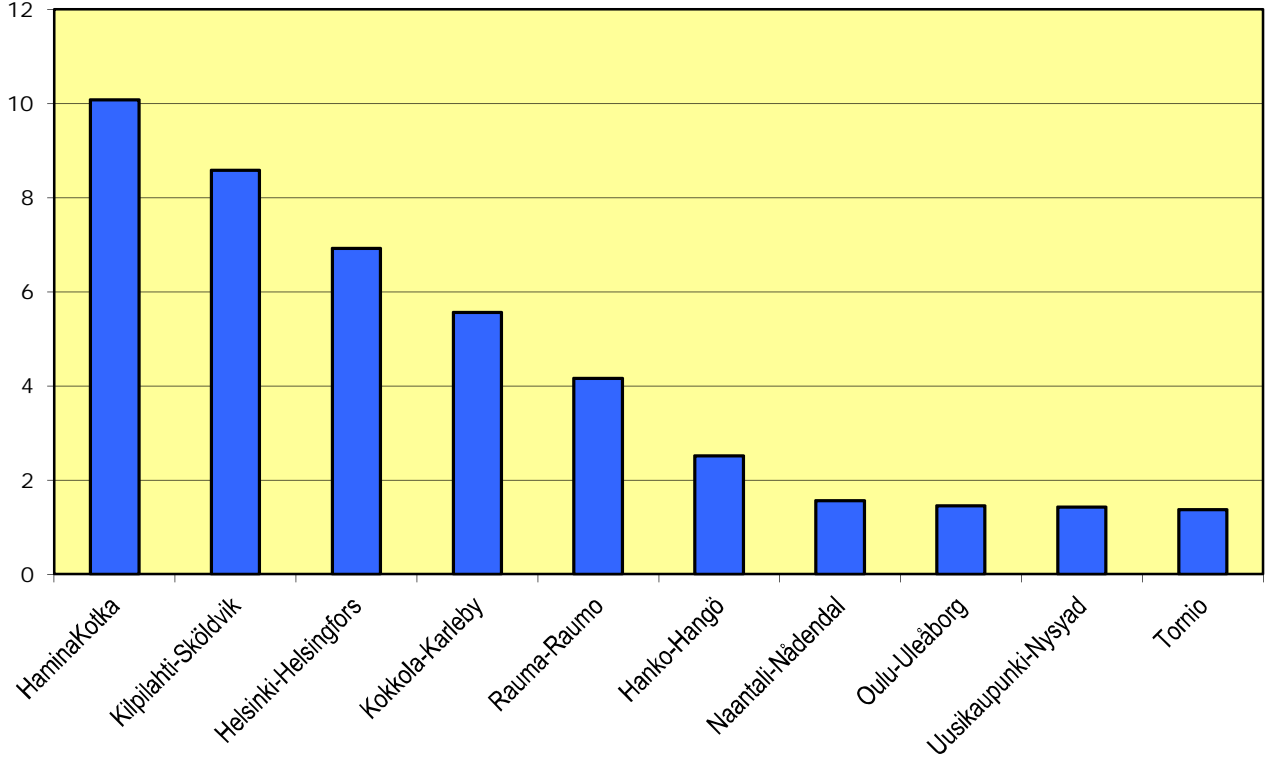

Million tons

International sea transport by region 2017

Ten largest Finnish Import ports in 2017

Million tons

Ten largest Finnish export ports in 2017

Million tons

Transit traffic 1980-2017

Foreign passenger traffic 1960-2017 and traffic to Sweden and Estonia in particular

Share of Finnish ships in foreign passenger traffic 1960-2017