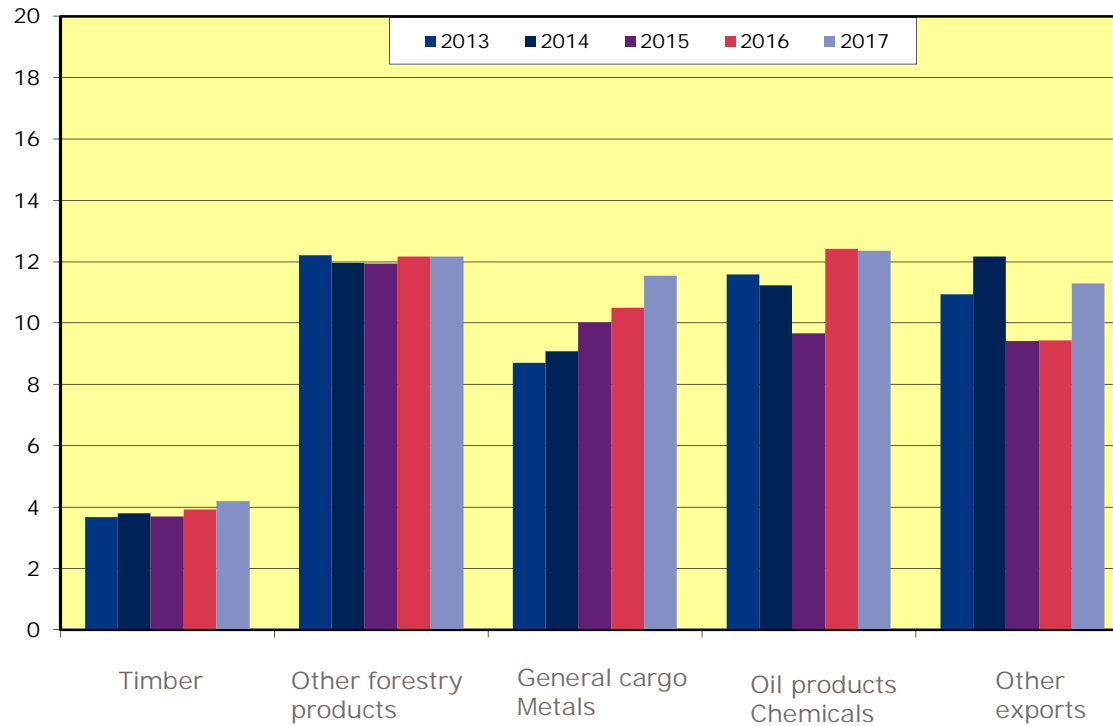

Seaborne foreign transports 1980-2017

Percentage of goods carried by Finnish ships 1980-2017

Foreign import transports by commodity group 2013-2017

Million tons

Foreign export transports by commodity group 2013-2017

Million tons

International sea transport by region 2017

Ten largest Finnish Import ports in 2017

Million tons

Ten largest Finnish export ports in 2017

Million tons

Transit traffic 1980-2017

Foreign passenger traffic 1960-2017 and traffic to Sweden and Estonia in particular