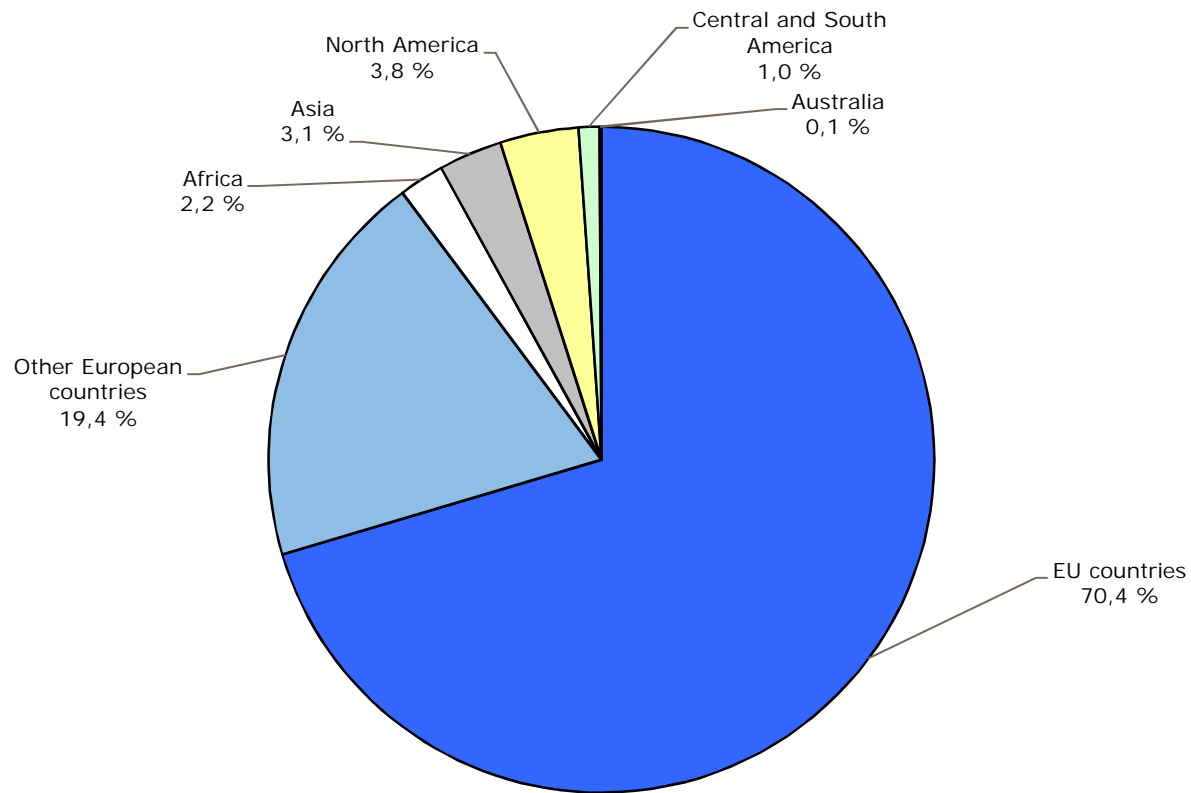

Seaborne foreign transports 1980-2017

Percentage of goods carried by Finnish ships 1980-2017

Foreign import transports by commodity group 2013-2017

Million tons

Foreign export transports by commodity group 2013-2017

Million tons

International sea transport by region 2017

Ten largest Finnish Import ports in 2017

Million tons

Ten largest Finnish export ports in 2017

Million tons

Transit traffic 1980-2017

Foreign passenger traffic 1960-2017 and traffic to Sweden and Estonia in particular

Share of Finnish ships in foreign passenger traffic 1960-2017