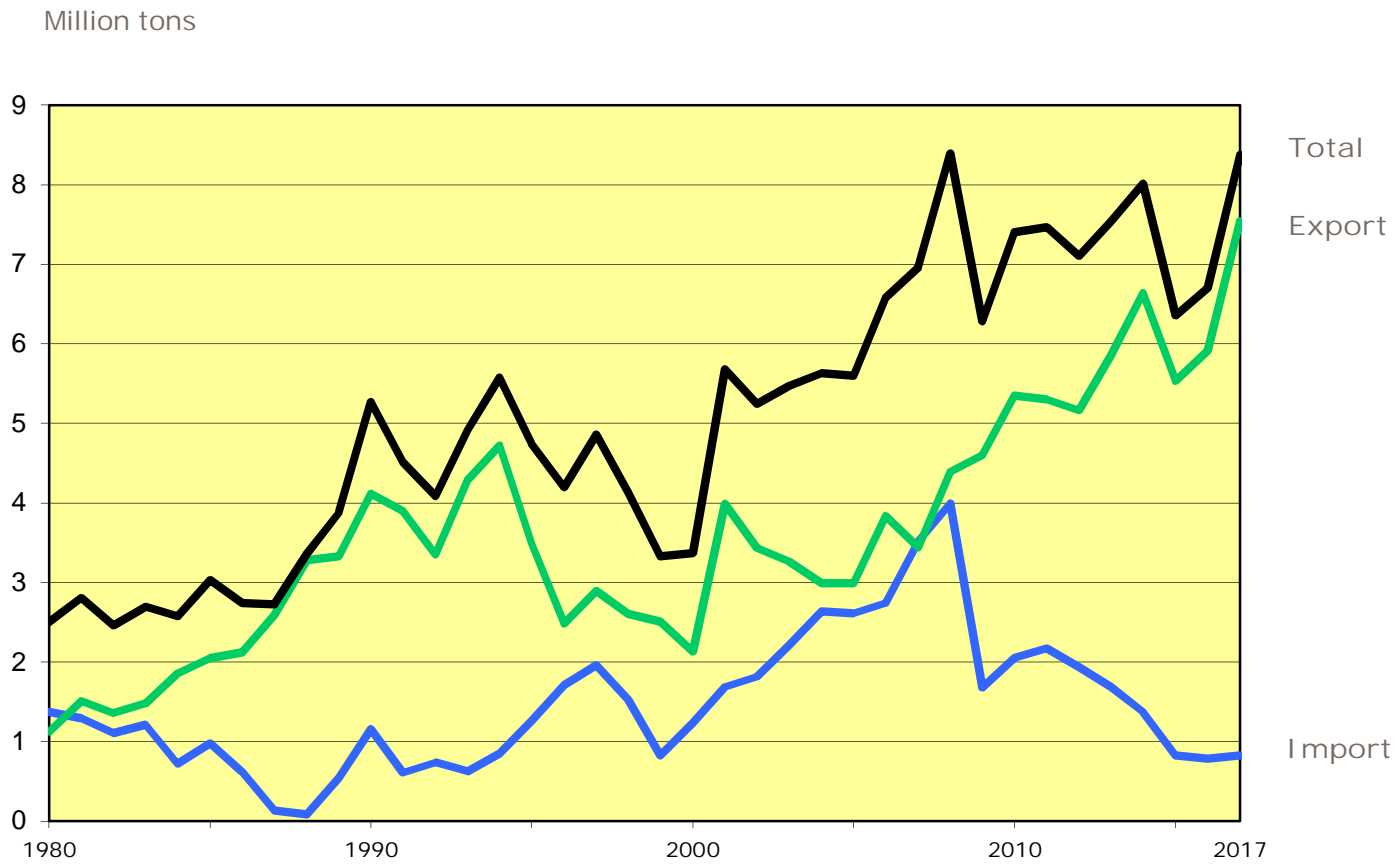

Seaborne foreign transports 1980-2017

Percentage of goods carried by Finnish ships 1980-2017

Foreign import transports by commodity group 2013-2017

Million tons

Foreign export transports by commodity group 2013-2017

Million tons

International sea transport by region 2017

Ten largest Finnish Import ports in 2017

Million tons

Ten largest Finnish export ports in 2017

Million tons

Transit traffic 1980-2017

Foreign passenger traffic 1960-2017 and traffic to Sweden and Estonia in particular

Share of Finnish ships in foreign passenger traffic 1960-2017