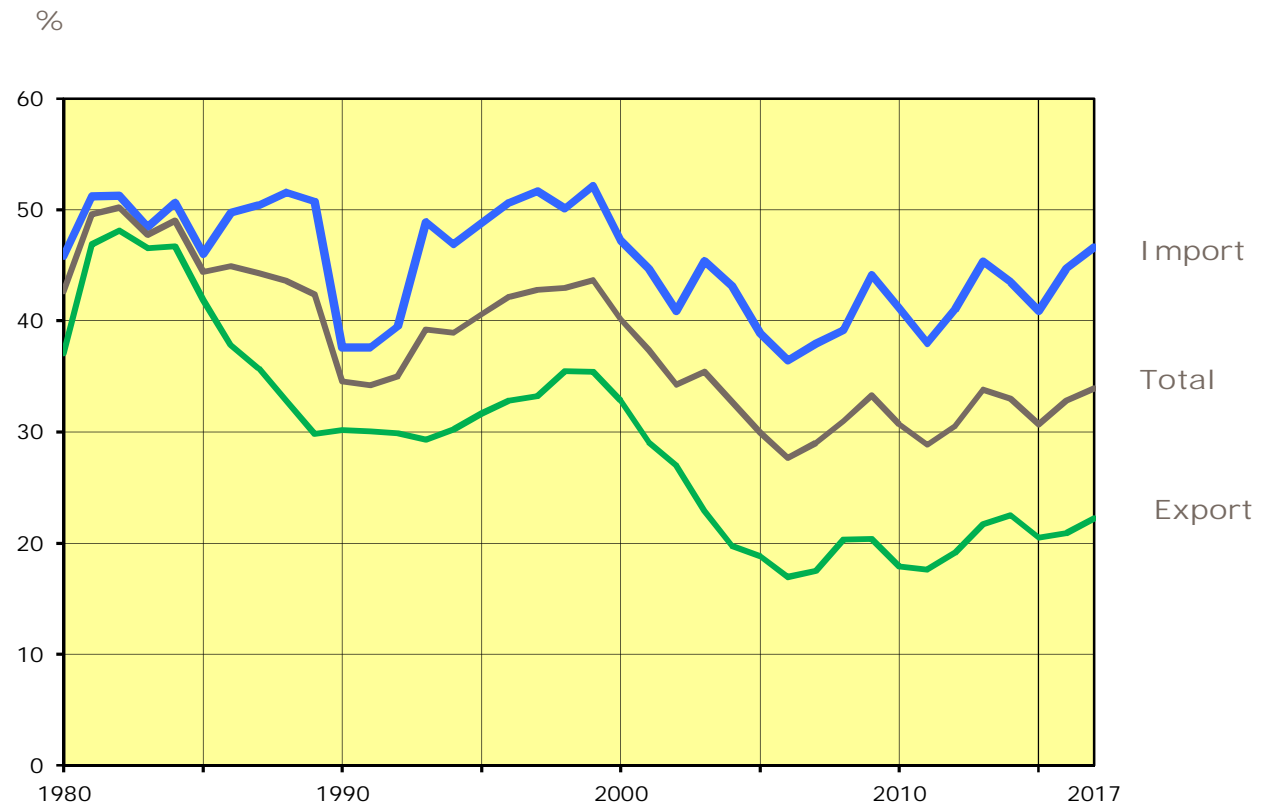

Seaborne foreign transports 1980-2017

Percentage of goods carried by Finnish ships 1980-2017

Foreign import transports by commodity group 2013-2017

Million tons

Foreign export transports by commodity group 2013-2017

Million tons

International sea transport by region 2017

Ten largest Finnish Import ports in 2017

Million tons

Ten largest Finnish export ports in 2017

Million tons

Transit traffic 1980-2017

Foreign passenger traffic 1960-2017 and traffic to Sweden and Estonia in particular

Share of Finnish ships in foreign passenger traffic 1960-2017