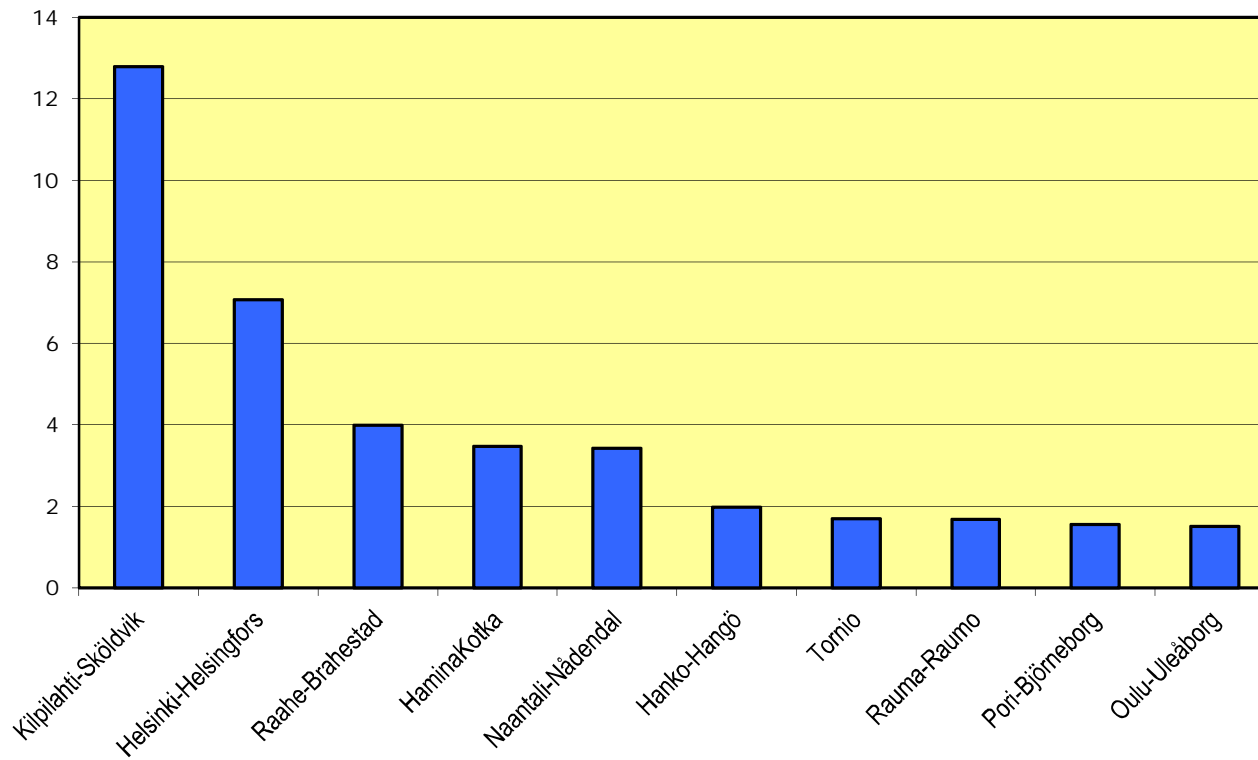

Million tons

International sea transport by region 2017

Ten largest Finnish Import ports in 2017

Million tons

Ten largest Finnish export ports in 2017

Million tons

Transit traffic 1980-2017

Foreign passenger traffic 1960-2017 and traffic to Sweden and Estonia in particular

Share of Finnish ships in foreign passenger traffic 1960-2017