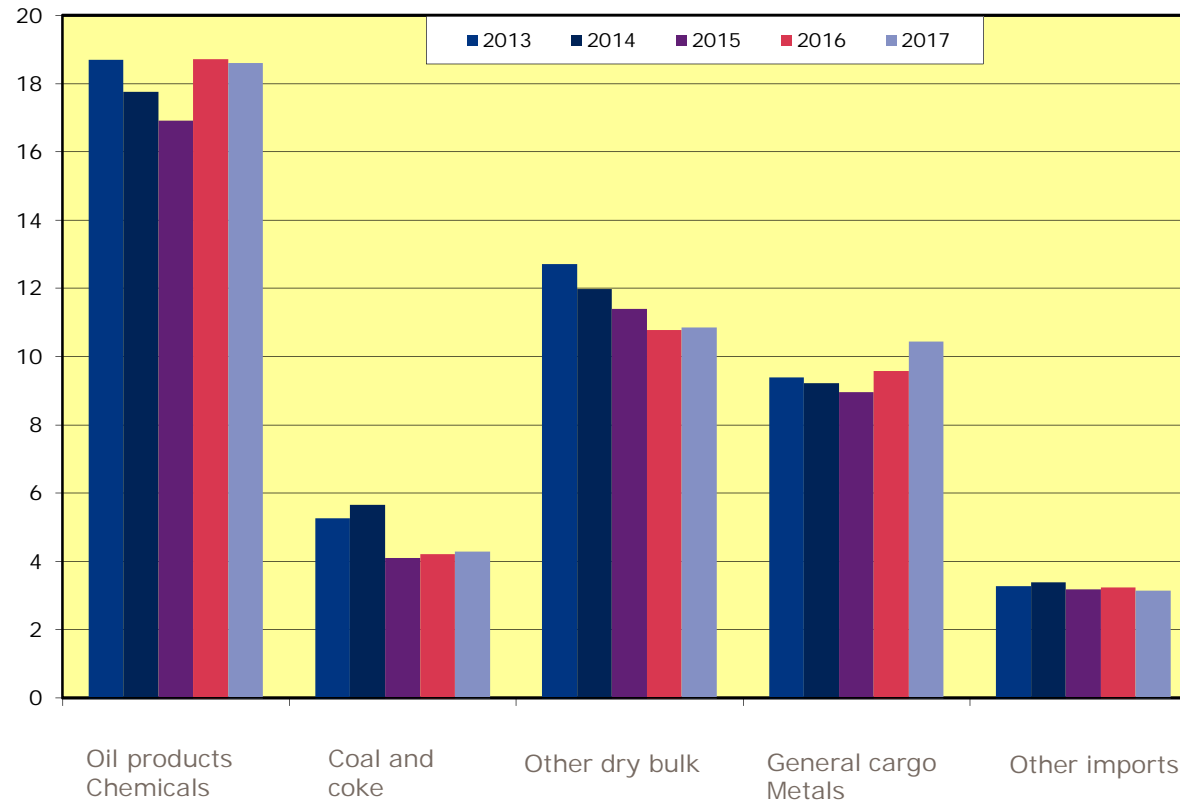

Seaborne foreign transports 1980-2017

Percentage of goods carried by Finnish ships 1980-2017

Foreign import transports by commodity group 2013-2017

Million tons

Foreign export transports by commodity group 2013-2017

Million tons

International sea transport by region 2017

Ten largest Finnish Import ports in 2017

Million tons

Ten largest Finnish export ports in 2017

Million tons

Transit traffic 1980-2017

Foreign passenger traffic 1960-2017 and traffic to Sweden and Estonia in particular